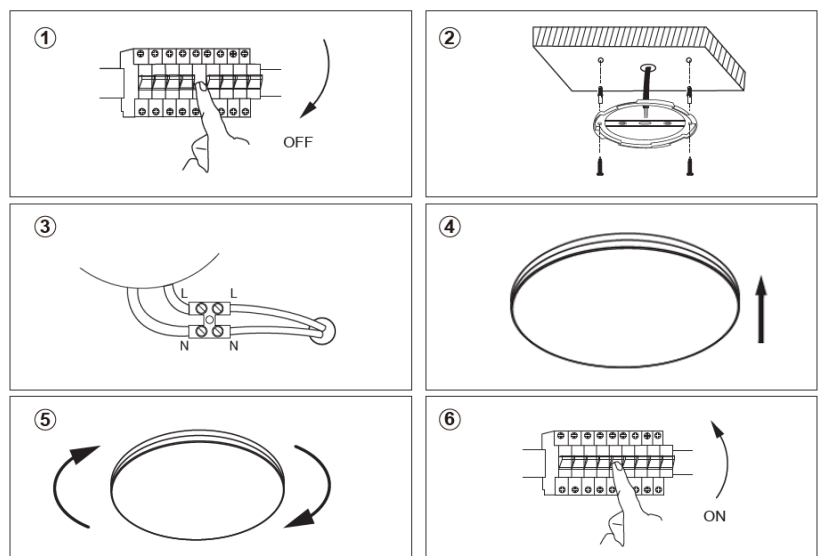

TECHNICAL PARAMETERS

Product code	WO829	WO830	WO831
Voltage	170-260V AC		
Adjustable power consumption*	12-18-24 W	16-24-32 W	21-32-42 W
Luminous flux	max: 2400 lm	max: 3200 lm	max: 4200 lm
Dimensions	300 x 50 mm	380 x 55 mm	480 x 75 mm
IP rating	IP54		

*Power consumption varies according to brightness settings: 50% brightness – 12/16/21W, 75% brightness – 18/24/32W, 100% brightness 24/32/42W.

INSTALLATION

1. Turn off the power supply
2. Insert the dowels into the pre-drilled holes and screw in the bracket
3. Connect the power cable to the terminal block and ensure that the connection is correct
4. Attach the light fixture to the bracket
5. Turn the light fixture to secure it to the bracket
6. Turn on the power supply